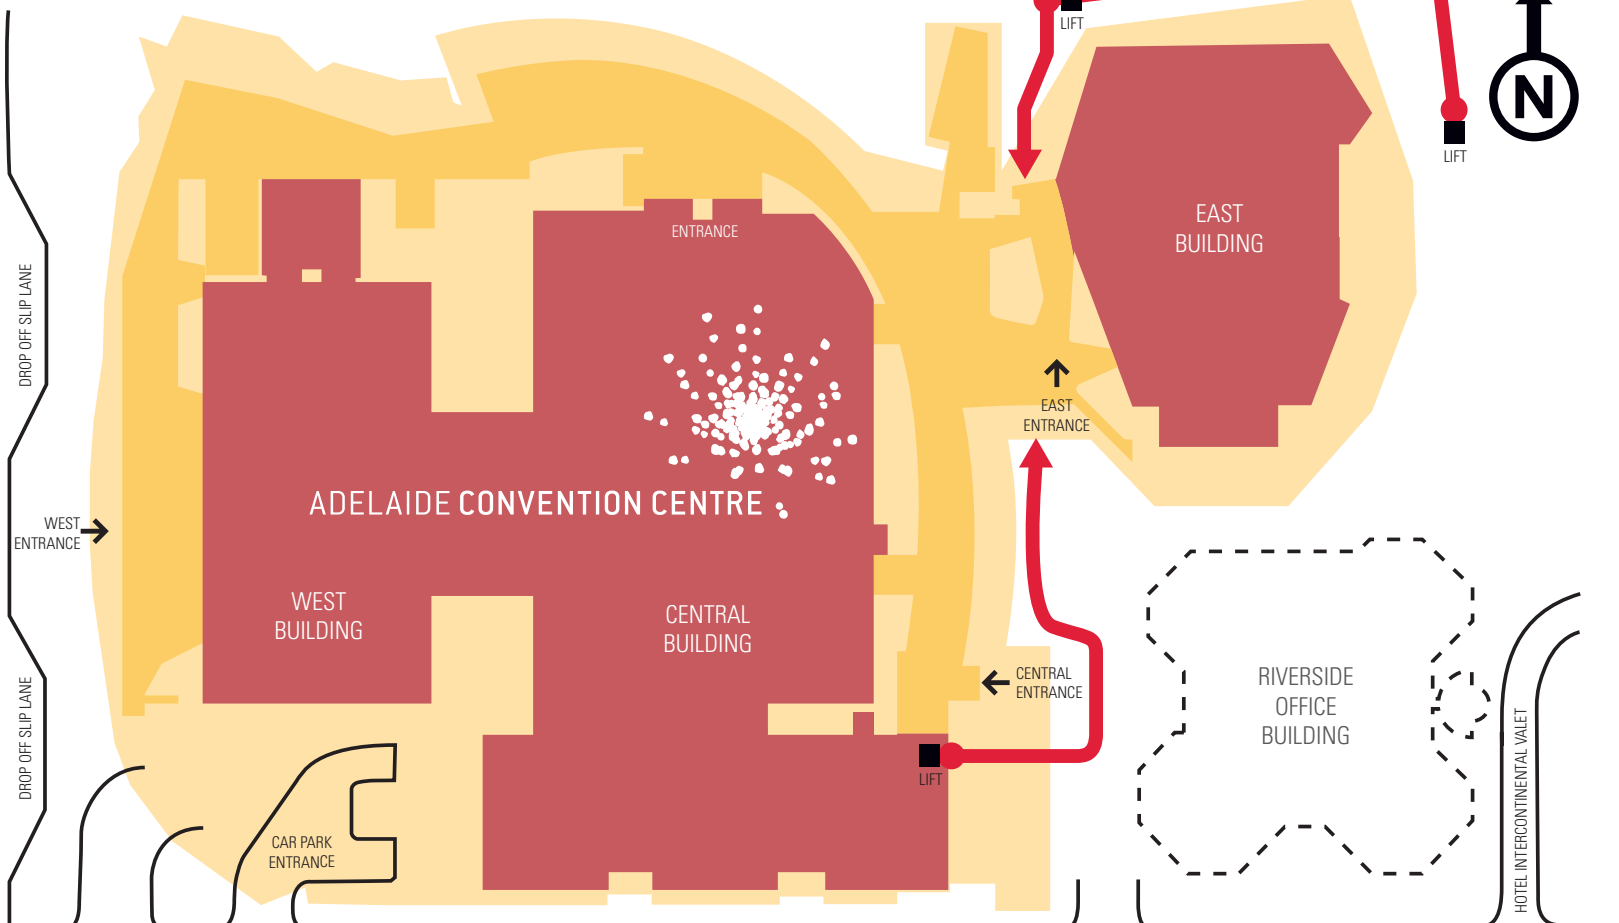

RIVER TORRENS

FROM RIVERBANK CAR PARK

MONTEFIORE ROAD - VICTORIA BRIDGE

FROM NORTH TERRACE CAR PARK

NORTH TERRACE

EAST ENTRANCE ACCESS

HINDLEY STREET

MORPHEIT STREET